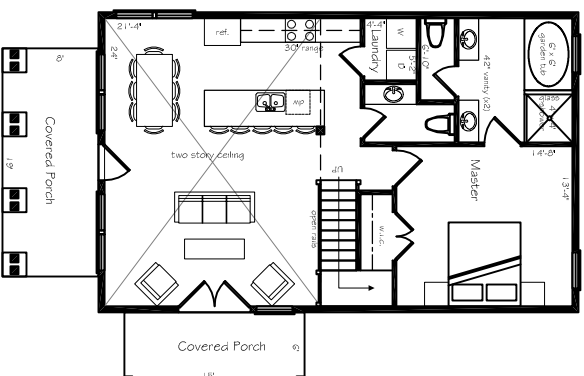

The Boulders at Lookout Mountain

a Lookout Mountain Conservancy contribution
developed by Sparta Development Group

June 1, 2018

2,000 sf

two story

3 Bed 2.5 bath

2,000 sf

two story

3 Bed 2.5 bath

1,500 sf

two story

3 Bed 2.5 bath

1,000 sf

single story

2 Bed 2 bath

The Cottages Collection

The cottages collection showcases one single story model with two bedrooms and two baths as well as three models with three bedrooms and two and a half baths. Large open living spaces and spacious bedrooms combine with exterior access to create cozy living that connects to the spacious outdoors.