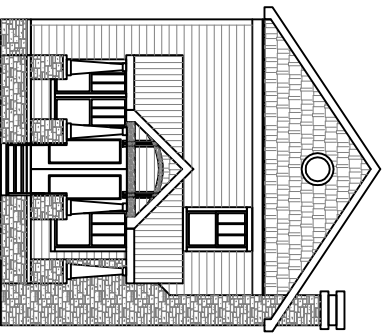

The Boulders at Lookout Mountain

a Lookout Mountain Conservancy contribution
developed by Sparta Development Group

June 1, 2018

2,000 sf

two story

3 Bed 2.5 bath

2,000 sf

two story

3 Bed 2.5 bath

1,500 sf

two story

3 Bed 2.5 bath

1,000 sf

single story

2 Bed 2 bath

The Cottages Collection

The cottages collection showcases one single story model with two bedrooms and two baths as well as three models with three bedrooms and two and a half baths. Large open living spaces and spacious bedrooms combine with exterior access to create cozy living that connects to the spacious outdoors.