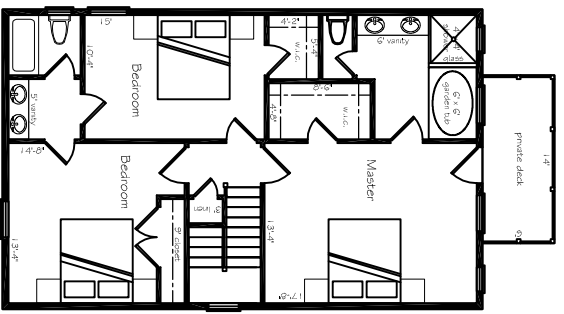

The Boulders at Lookout Mountain

a Lookout Mountain Conservancy contribution
developed by Sparta Development Group

June 1, 2018

2,000 sf

two story

3 Bed 2.5 bath

2,000 sf

two story

3 Bed 2.5 bath

1,500 sf

two story

3 Bed 2.5 bath

1,000 sf

single story

2 Bed 2 bath

The Cottages Collection

The cottages collection showcases one single story model with two bedrooms and two baths as well as three models with three bedrooms and two and a half baths. Large open living spaces and spacious bedrooms combine with exterior access to create cozy living that connects to the spacious outdoors.