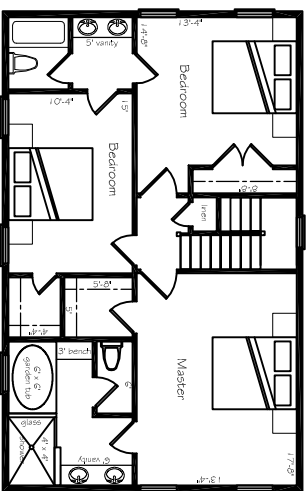

The Boulders at Lookout Mountain

a Lookout Mountain Conservancy contribution
developed by Sparta Development Group

June 1, 2018

2,000 sf

two story

3 Bed 2.5 bath

2,000 sf

two story

3 Bed 2.5 bath

1,500 sf

two story

3 Bed 2.5 bath

1,000 sf

single story

2 Bed 2 bath

The Cottages Collection

The cottages collection showcases one single story model with two bedrooms and two baths as well as three models with three bedrooms and two and a half baths. Large open living spaces and spacious bedrooms combine with exterior access to create cozy living that connects to the spacious outdoors.