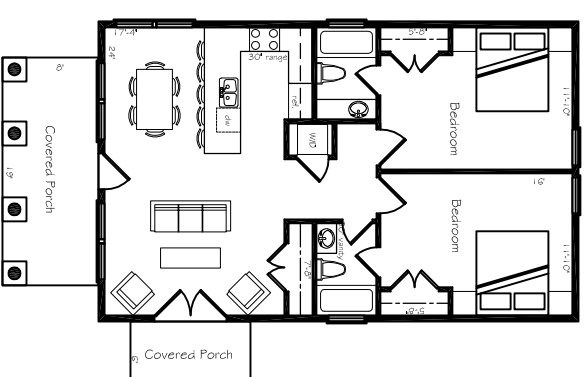

The Boulders at Lookout Mountain

a Lookout Mountain Conservancy contribution
developed by Sparta Development Group

June 1, 2018

2,000 sf

two story

3 Bed 2.5 bath

2,000 sf

two story

3 Bed 2.5 bath

1,500 sf

two story

3 Bed 2.5 bath

1,000 sf

single story

2 Bed 2 bath

The Cottages Collection

The cottages collection showcases one single story model with two bedrooms and two baths as well as three models with three bedrooms and two and a half baths. Large open living spaces and spacious bedrooms combine with exterior access to create cozy living that connects to the spacious outdoors.