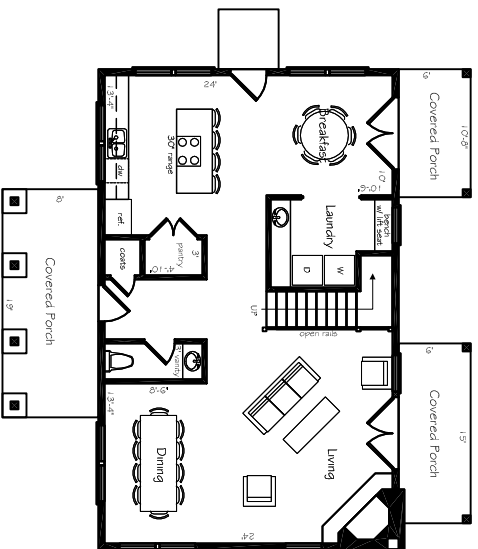

The Boulders at Lookout Mountain

a Lookout Mountain Conservancy contribution
developed by Sparta Development Group

June 1, 2018

2,000 sf

two story

3 Bed 2.5 bath

2,000 sf

two story

3 Bed 2.5 bath

1,500 sf

two story

3 Bed 2.5 bath

1,000 sf

single story

2 Bed 2 bath

The Cottages Collection

The cottages collection showcases one single story model with two bedrooms and two baths as well as three models with three bedrooms and two and a half baths. Large open living spaces and spacious bedrooms combine with exterior access to create cozy living that connects to the spacious outdoors.