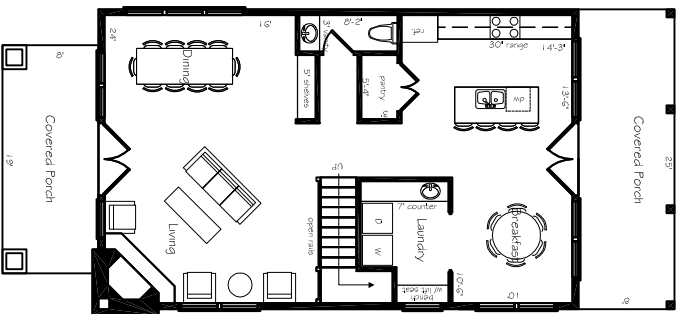

The Boulders at Lookout Mountain

a Lookout Mountain Conservancy contribution
developed by Sparta Development Group

June 1, 2018

2,000 sf

two story

3 Bed 2.5 bath

2,000 sf

two story

3 Bed 2.5 bath

1,500 sf

two story

3 Bed 2.5 bath

1,000 sf

single story

2 Bed 2 bath

The Cottages Collection

The cottages collection showcases one single story model with two bedrooms and two baths as well as three models with three bedrooms and two and a half baths. Large open living spaces and spacious bedrooms combine with exterior access to create cozy living that connects to the spacious outdoors.