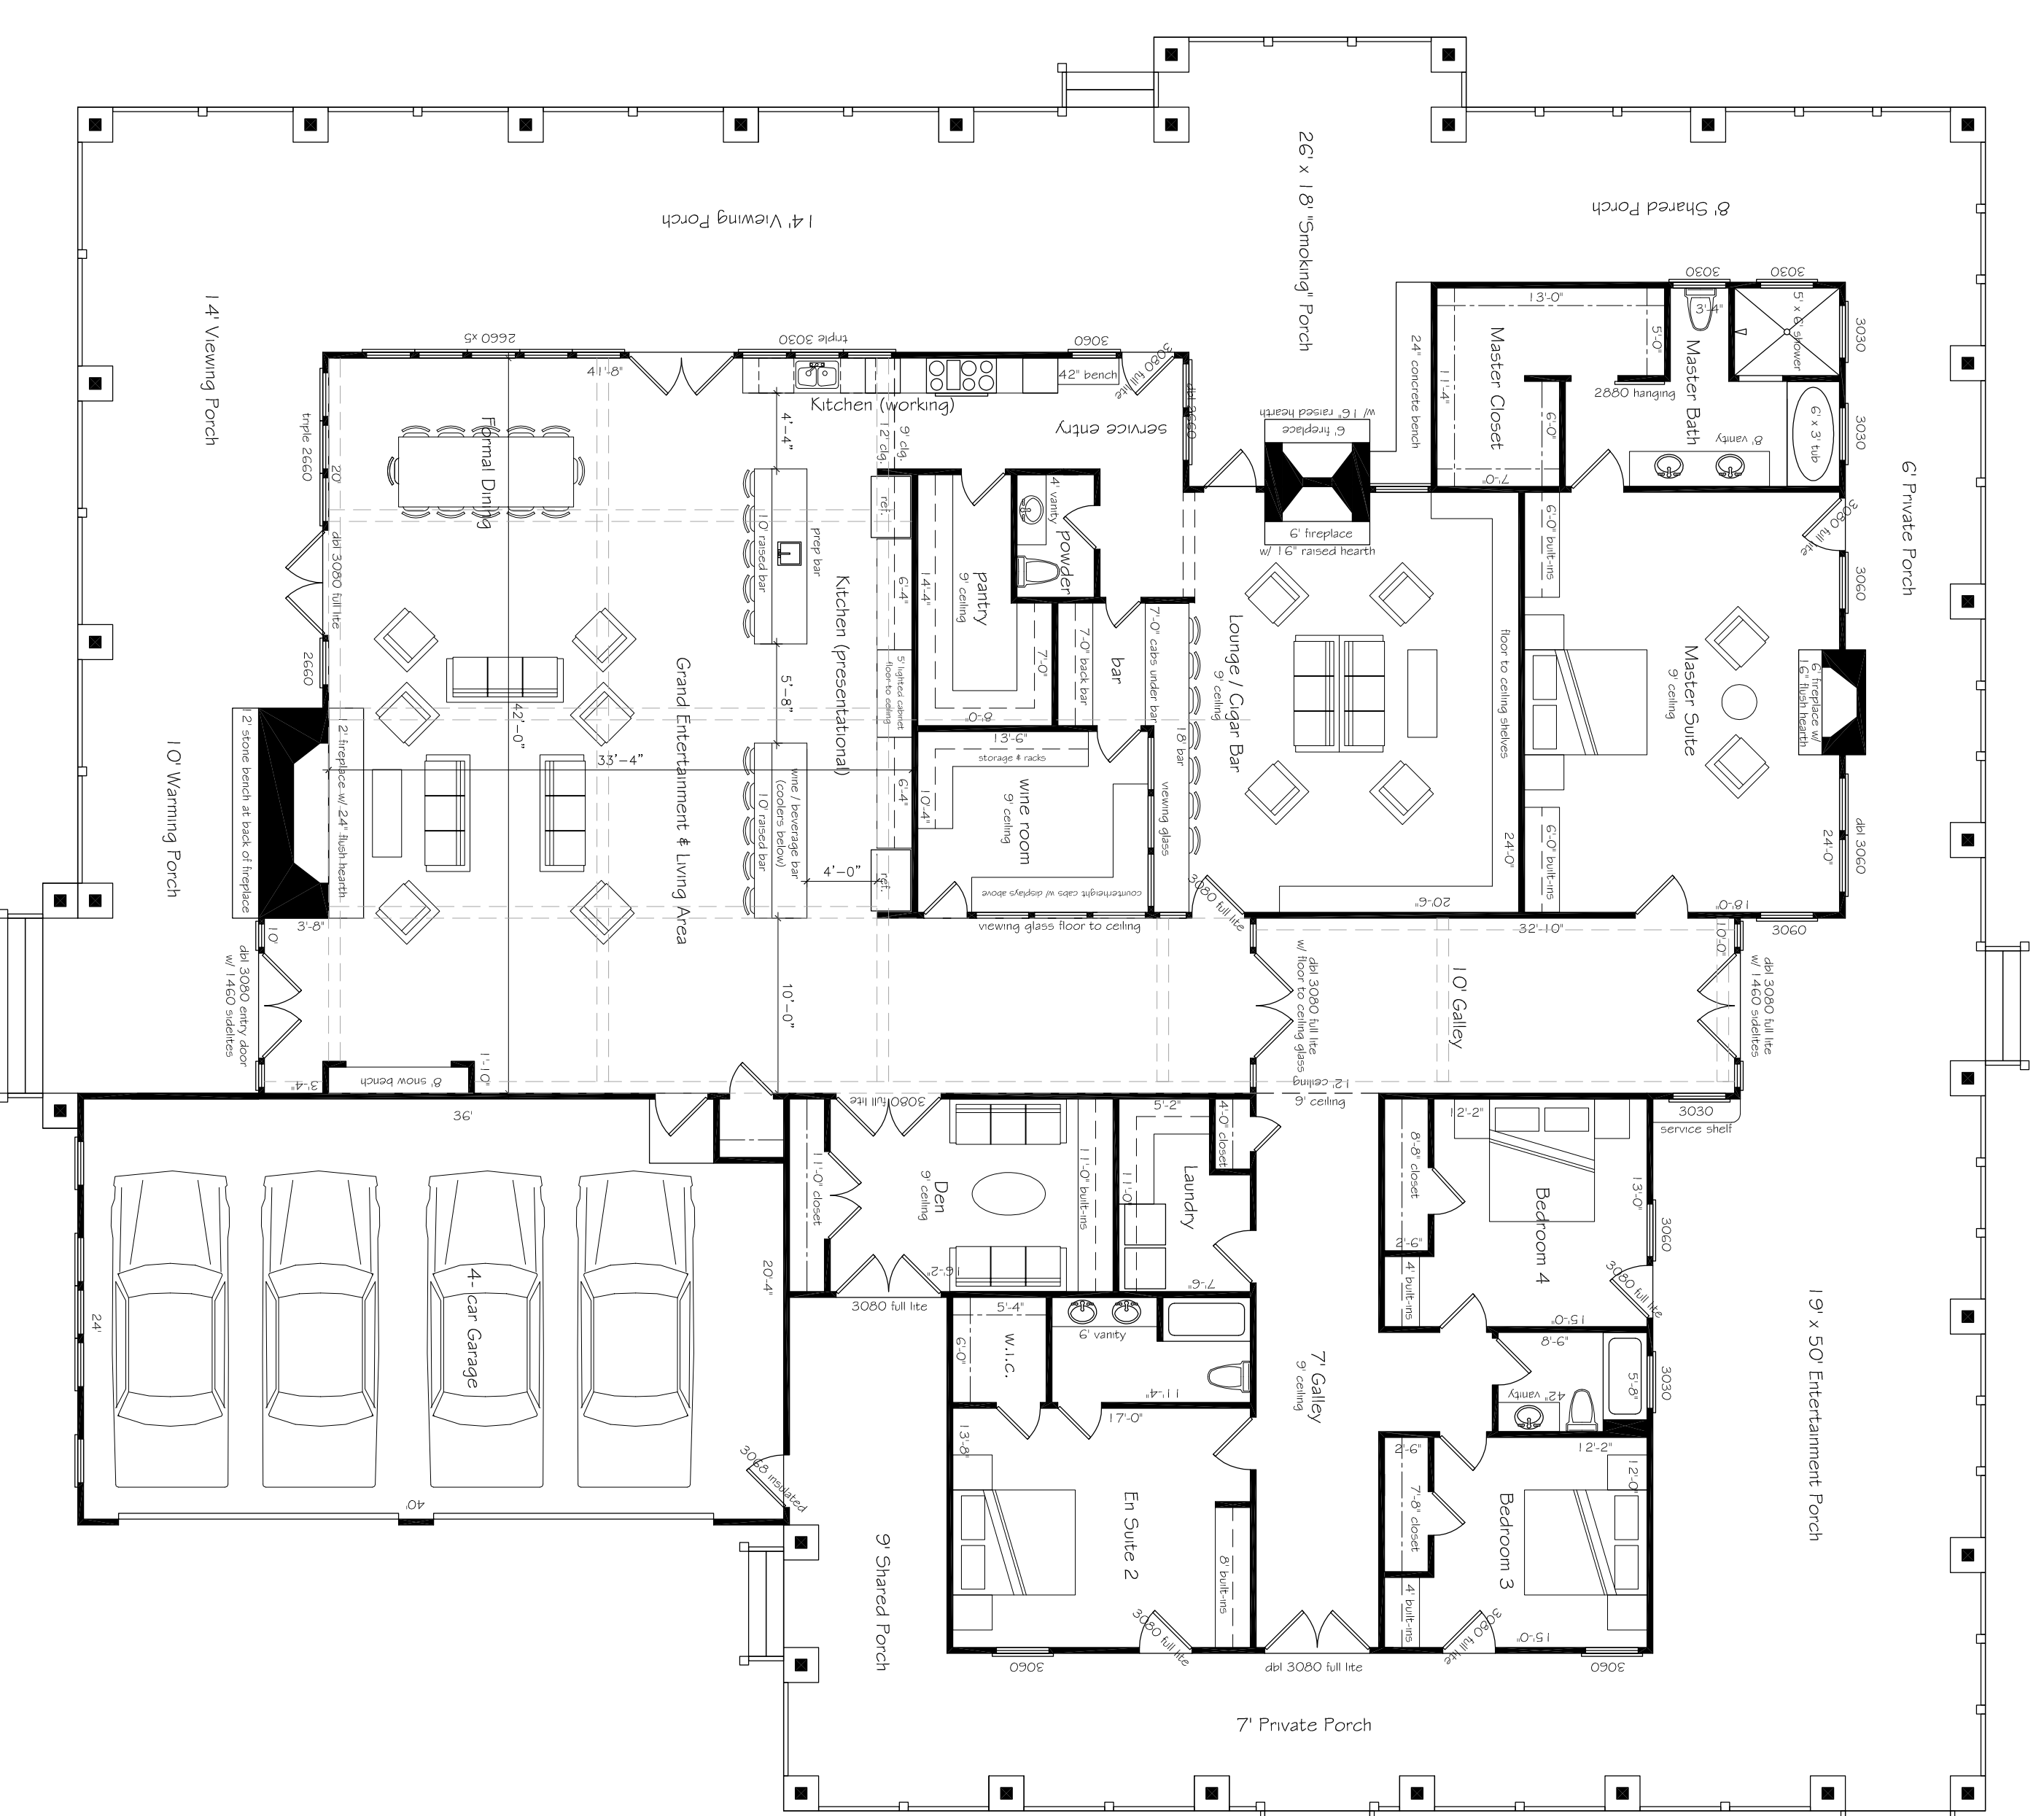

# New Castle Manor

Wellspring Development Group

310 N. 7th Street, Suite 10

Grand Junction, CO 81501

323-363-7456

lannios@wdgnow.com

wdgnow.com

Floor Plan

Front Elevation

Home Design Concept - Floor Plan  
5,046 sf