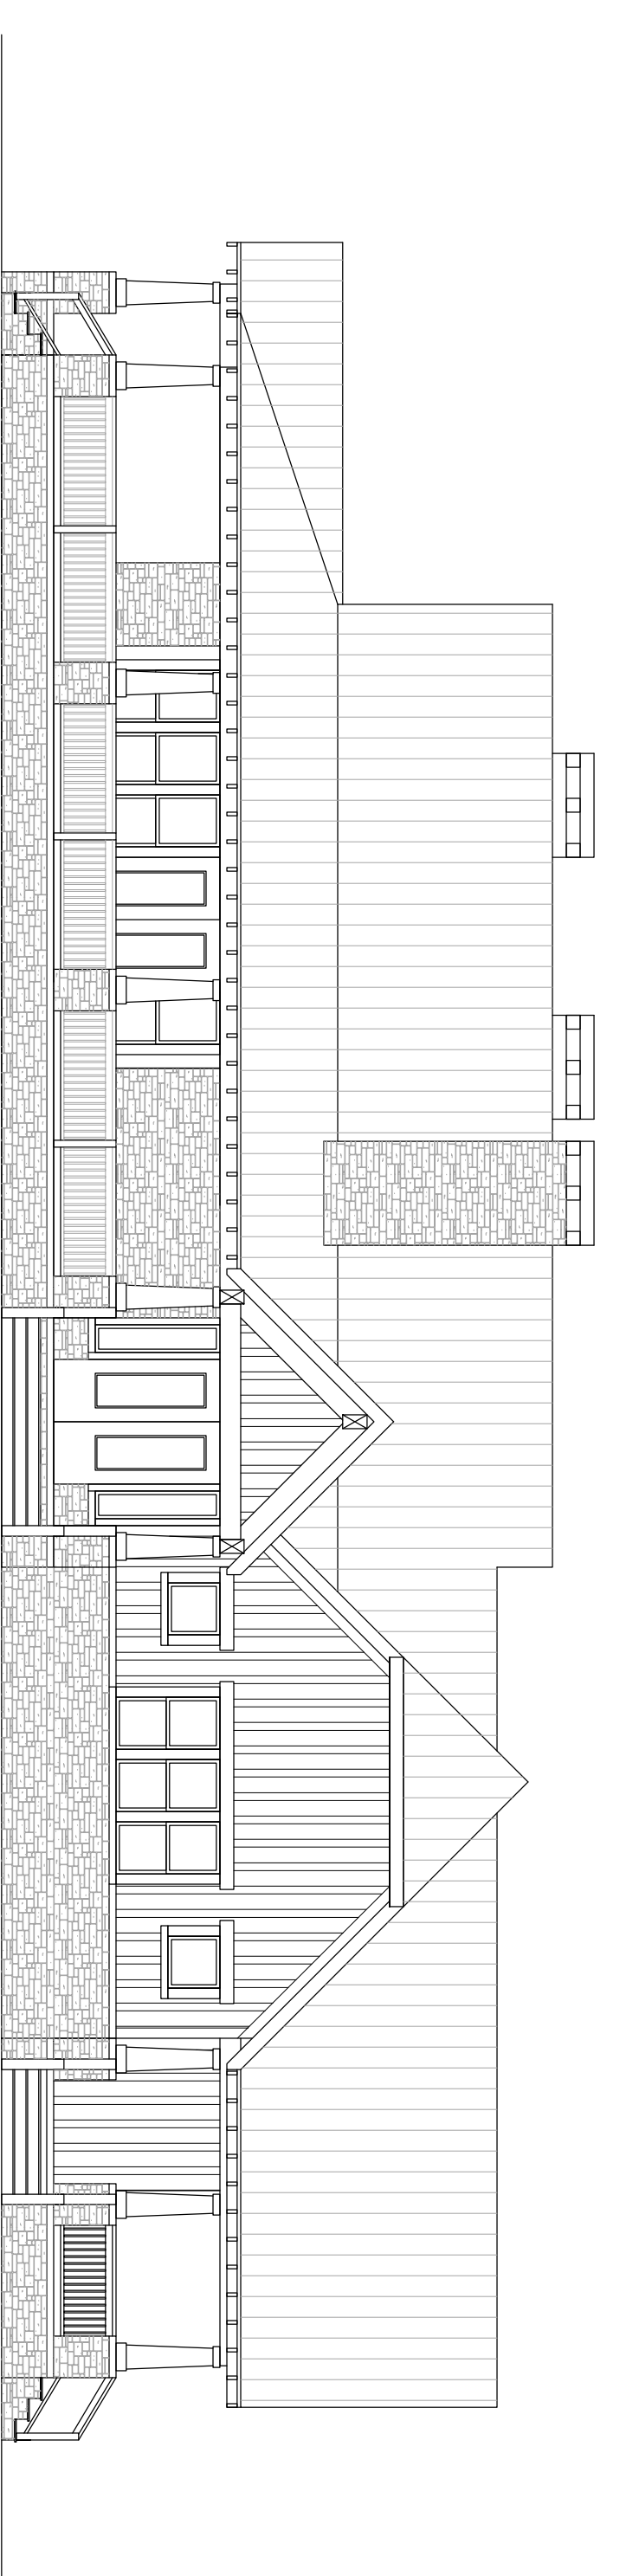

# New Castle Manor

Wellspring Development Group

310 N. 7th Street, Suite 10

Grand Junction, CO 81501

323-363-7456

lannios@wdgnow.com

wdgnow.com

Floor Plan

Front Elevation

Home Design Concept - Floor Plan  
5,046 sf