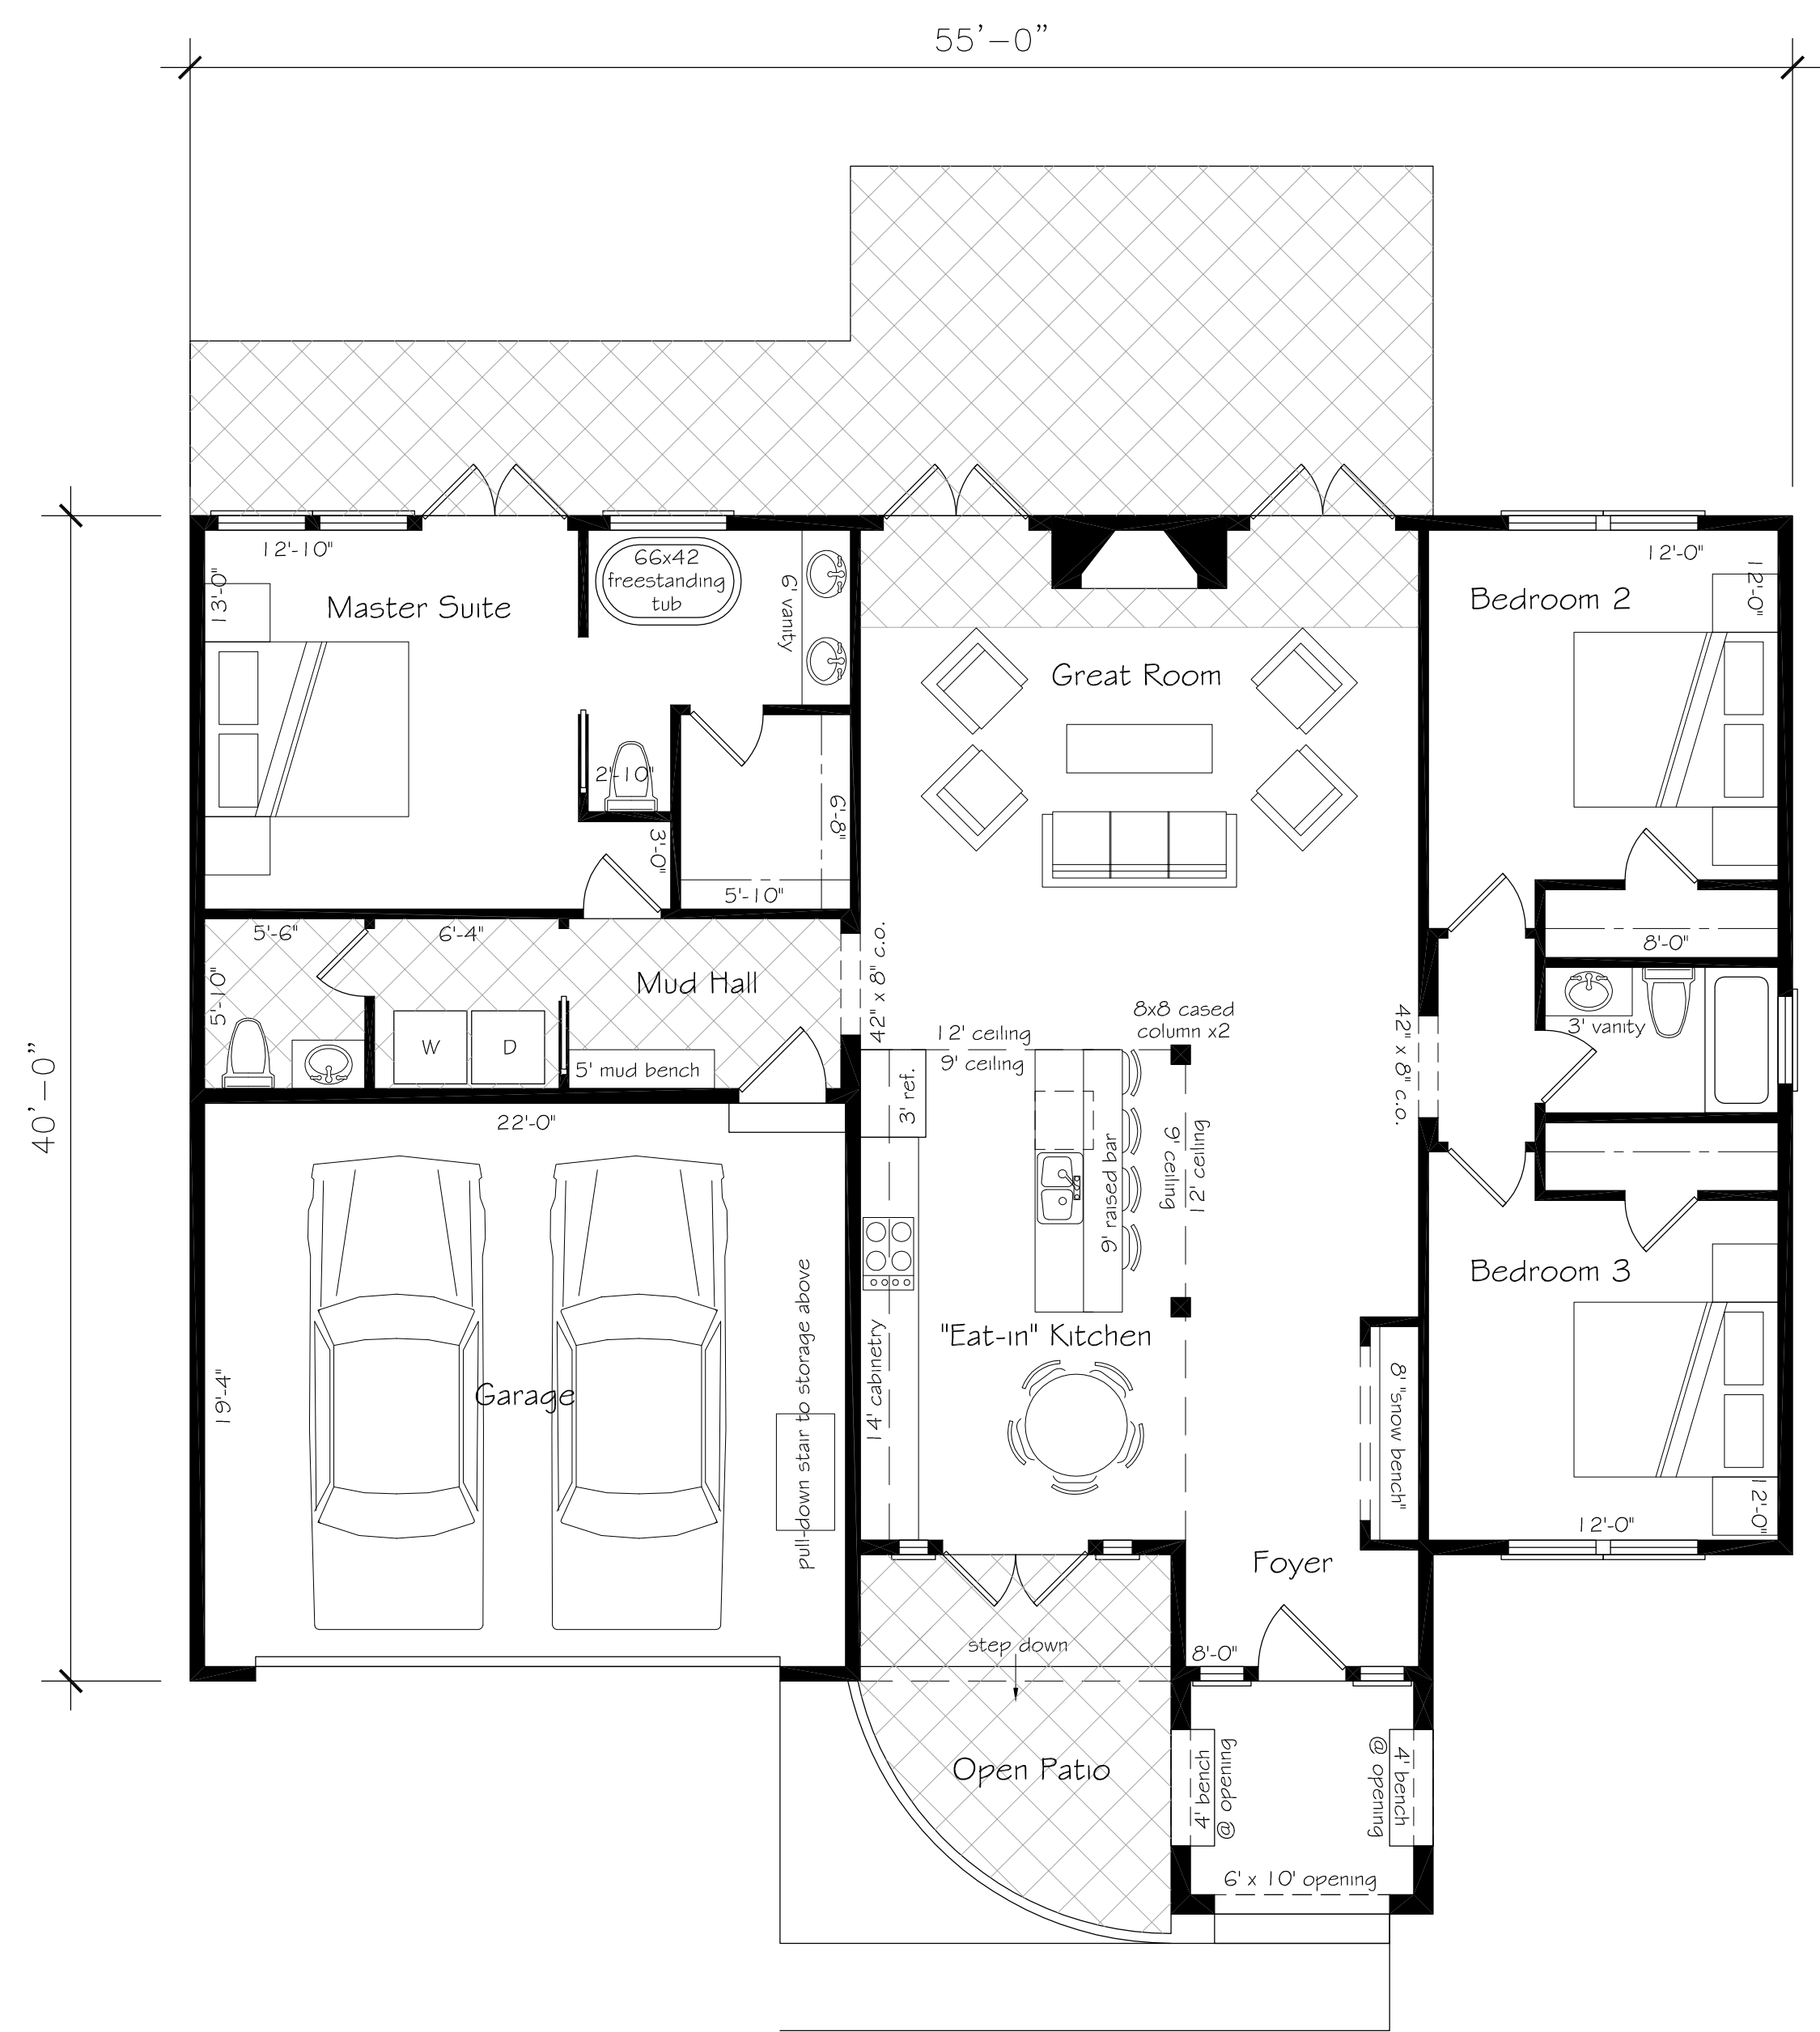

# Battlement Highlands

YOUR Life Elevated

**Wellspring Development Group**  
310 N. 7th Street, Suite 10  
Grand Junction, CO 81501  
323-363-7456  
lannios@wdgnow.com  
wdgnow.com

Floor Plan

Front Elevation

Home Design Concept A