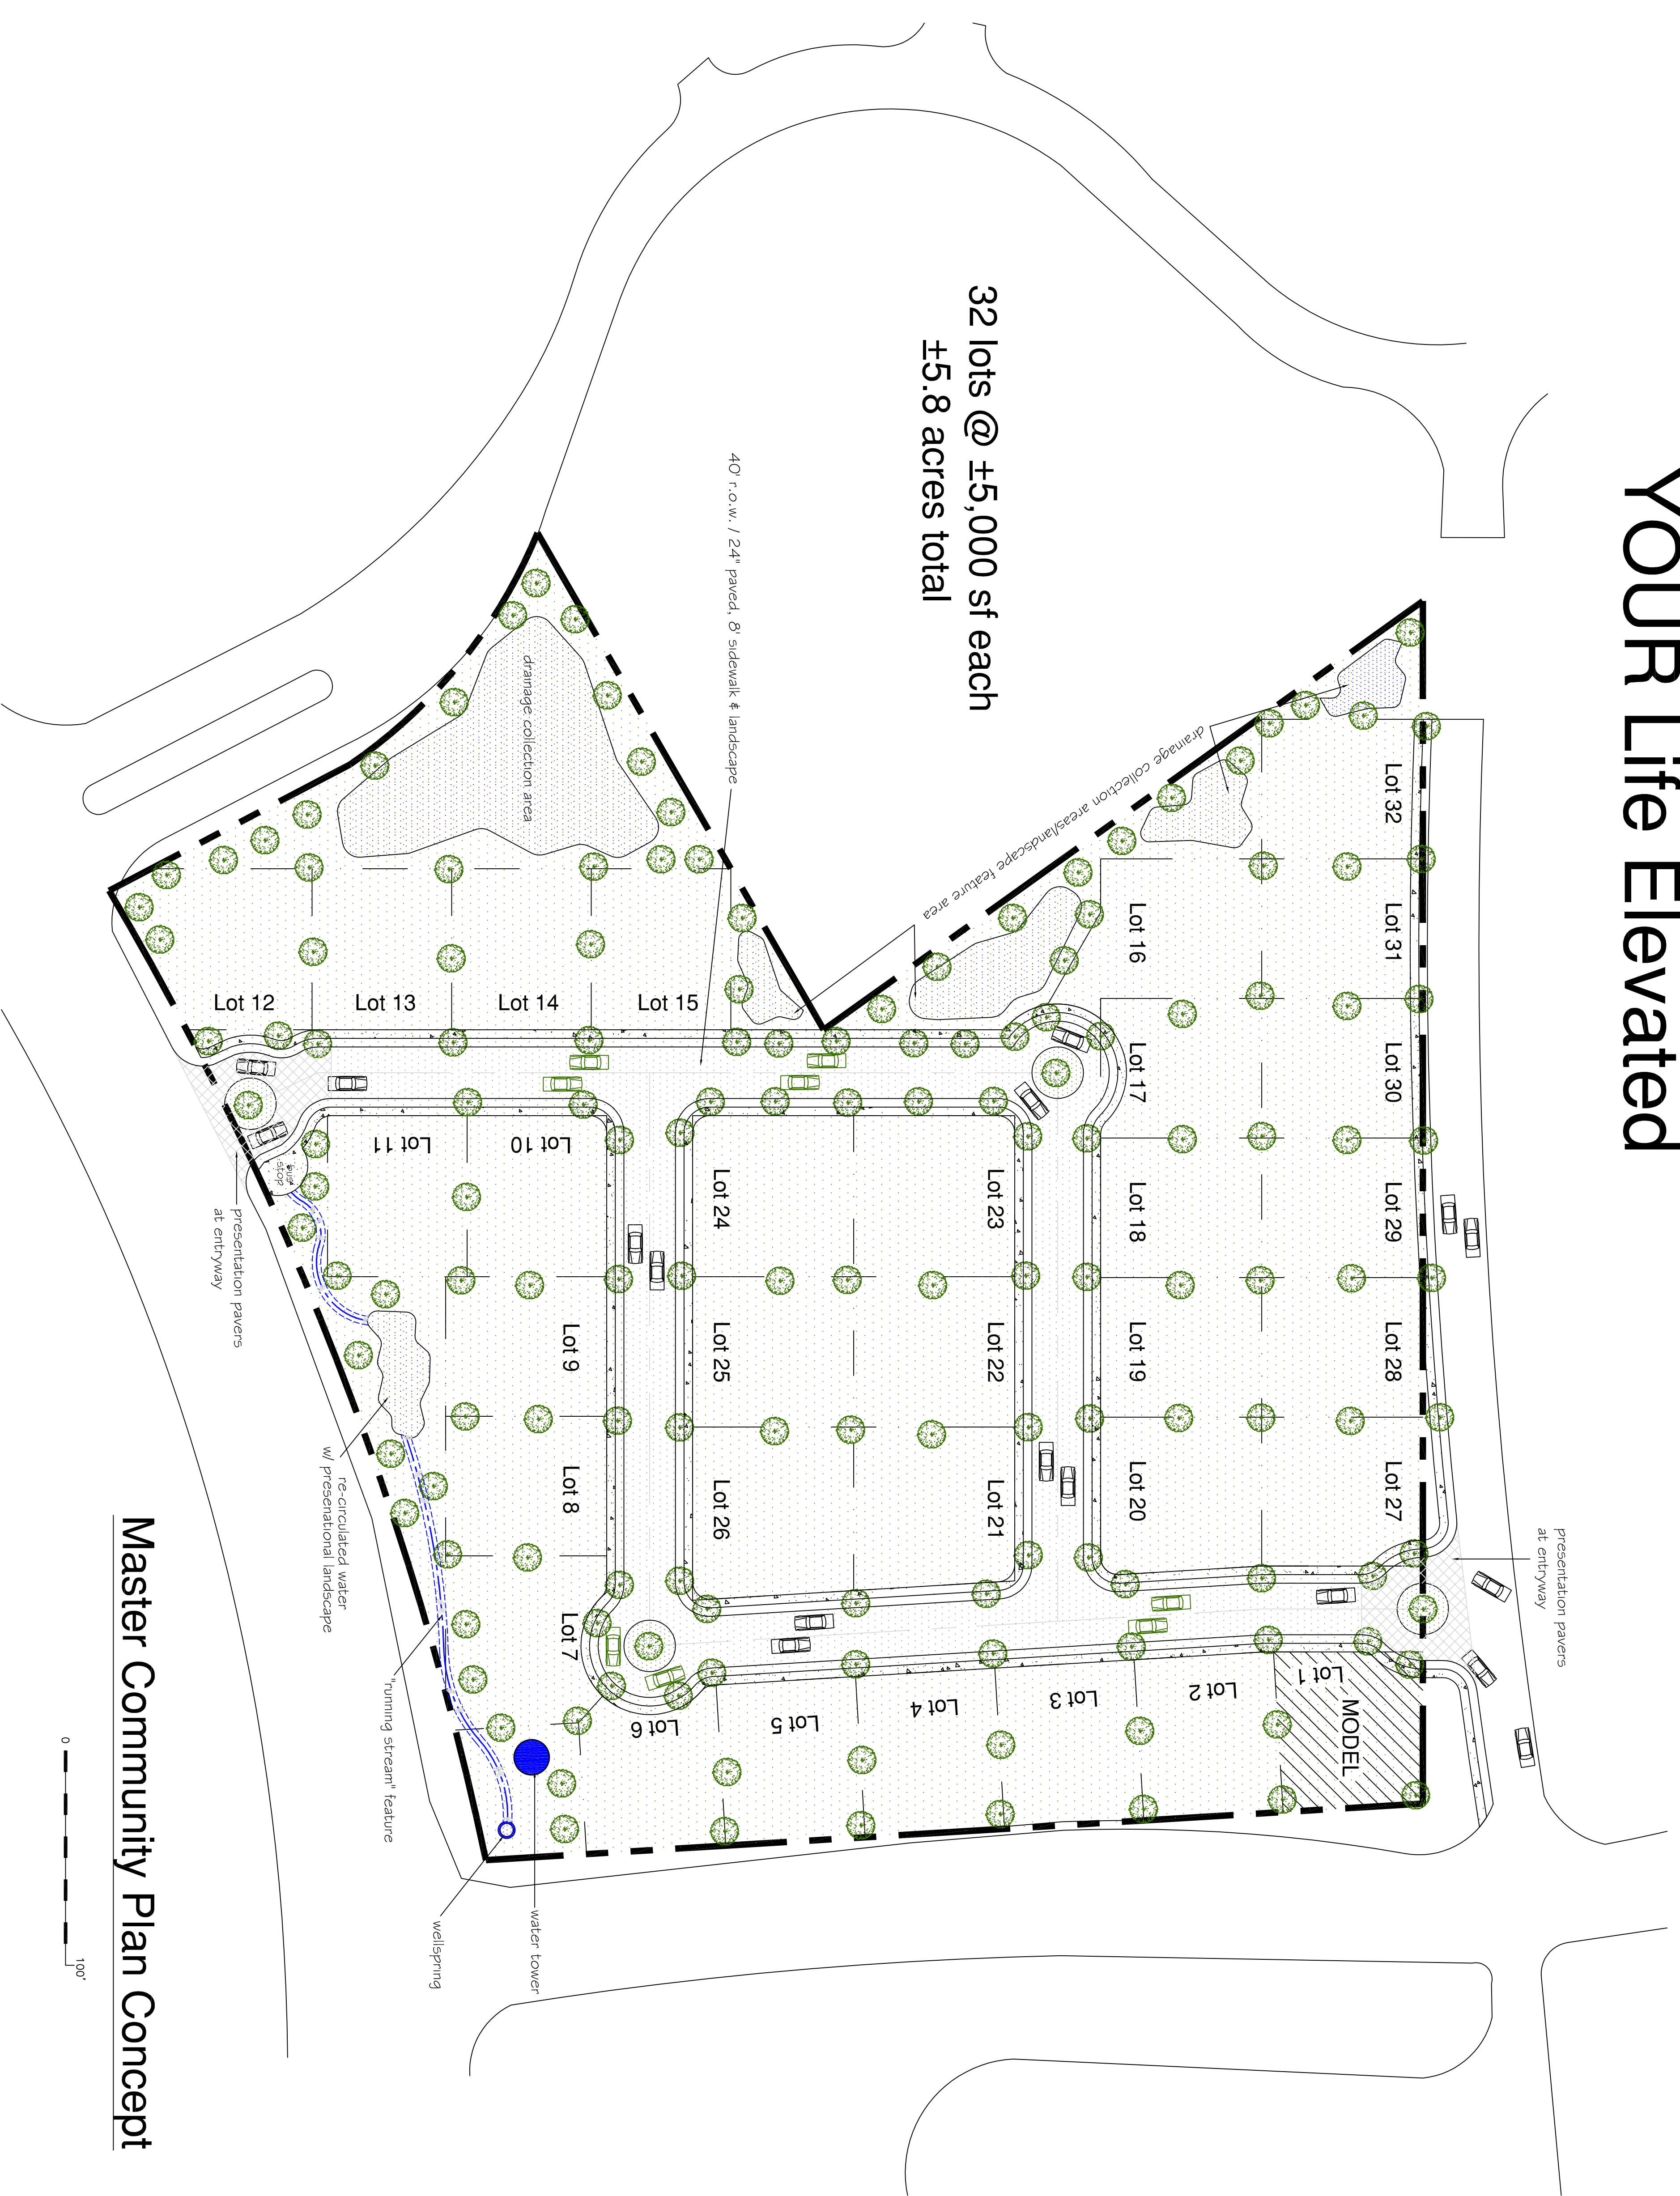

32 lots @ ±5,000 sf each
±5.8 acres total

Master Community Plan Concept